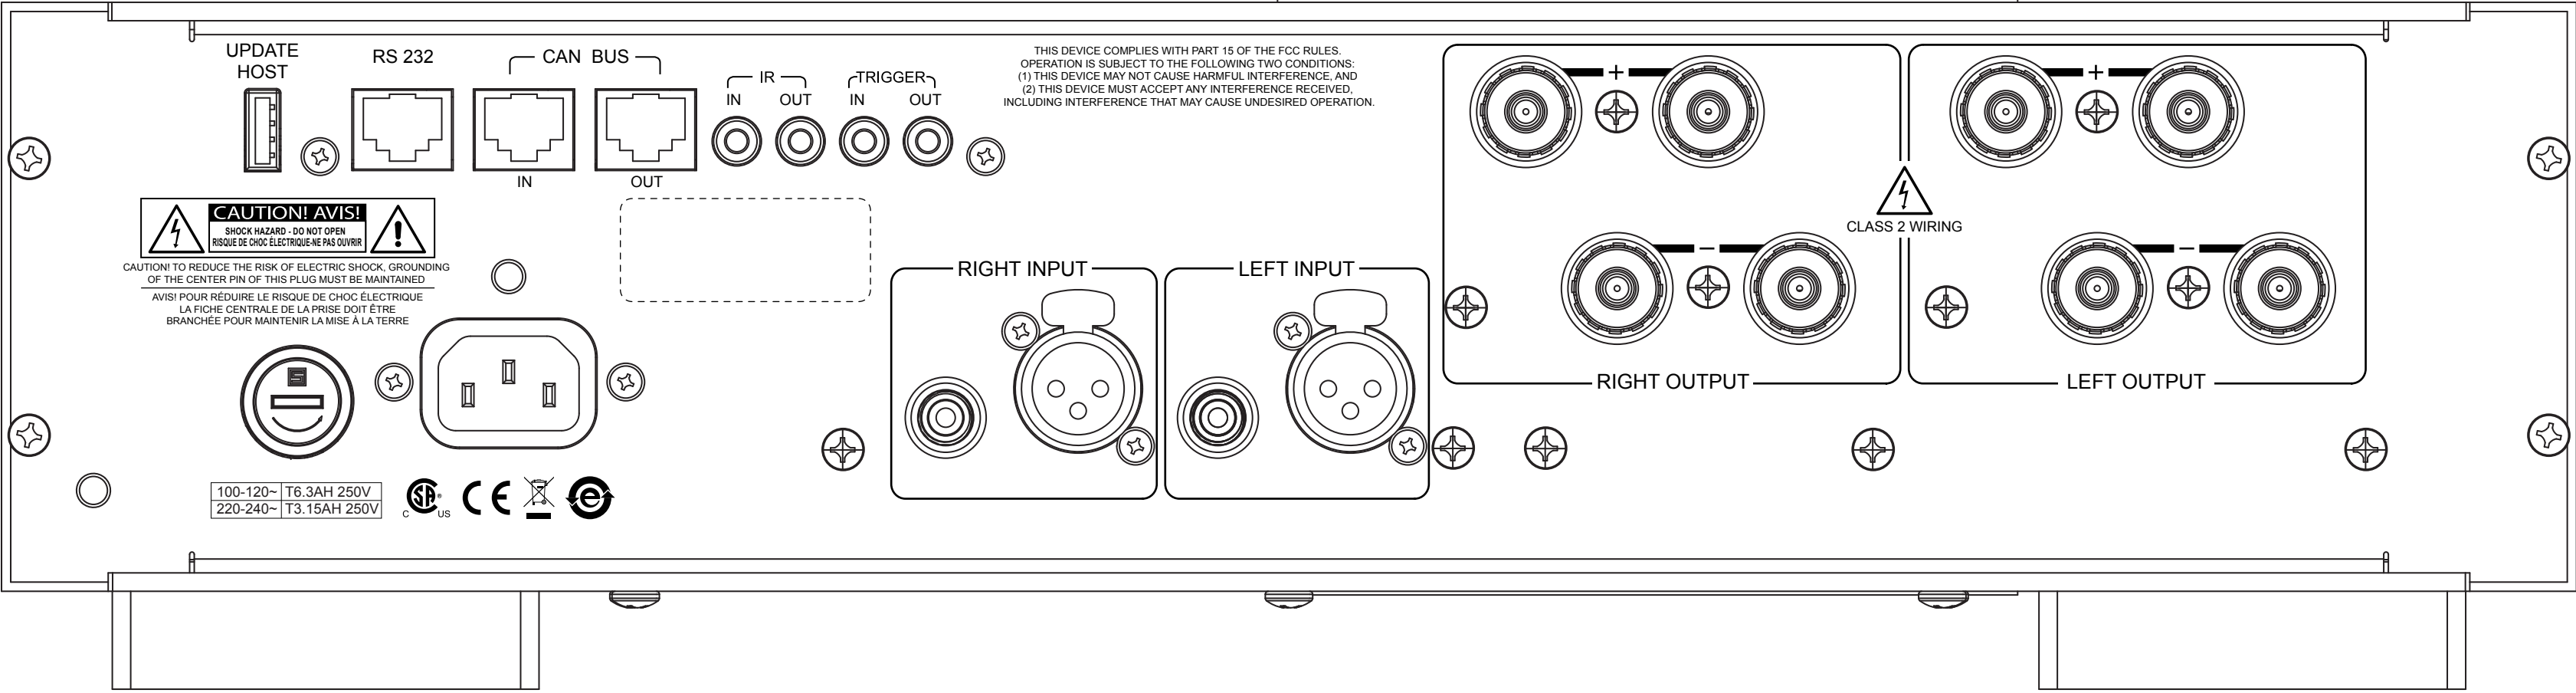

SILKSCREEN S8A02R09 - SILKSCREEN FOR CA-D200 BACKPLATE v2.1
06-JUNE-2014 WHITE INK ON BLACK PAINTED PANEL

Note: NO DIFFERENCE BETWEEN R07 AND R08 ONLY MECH

CA-D200