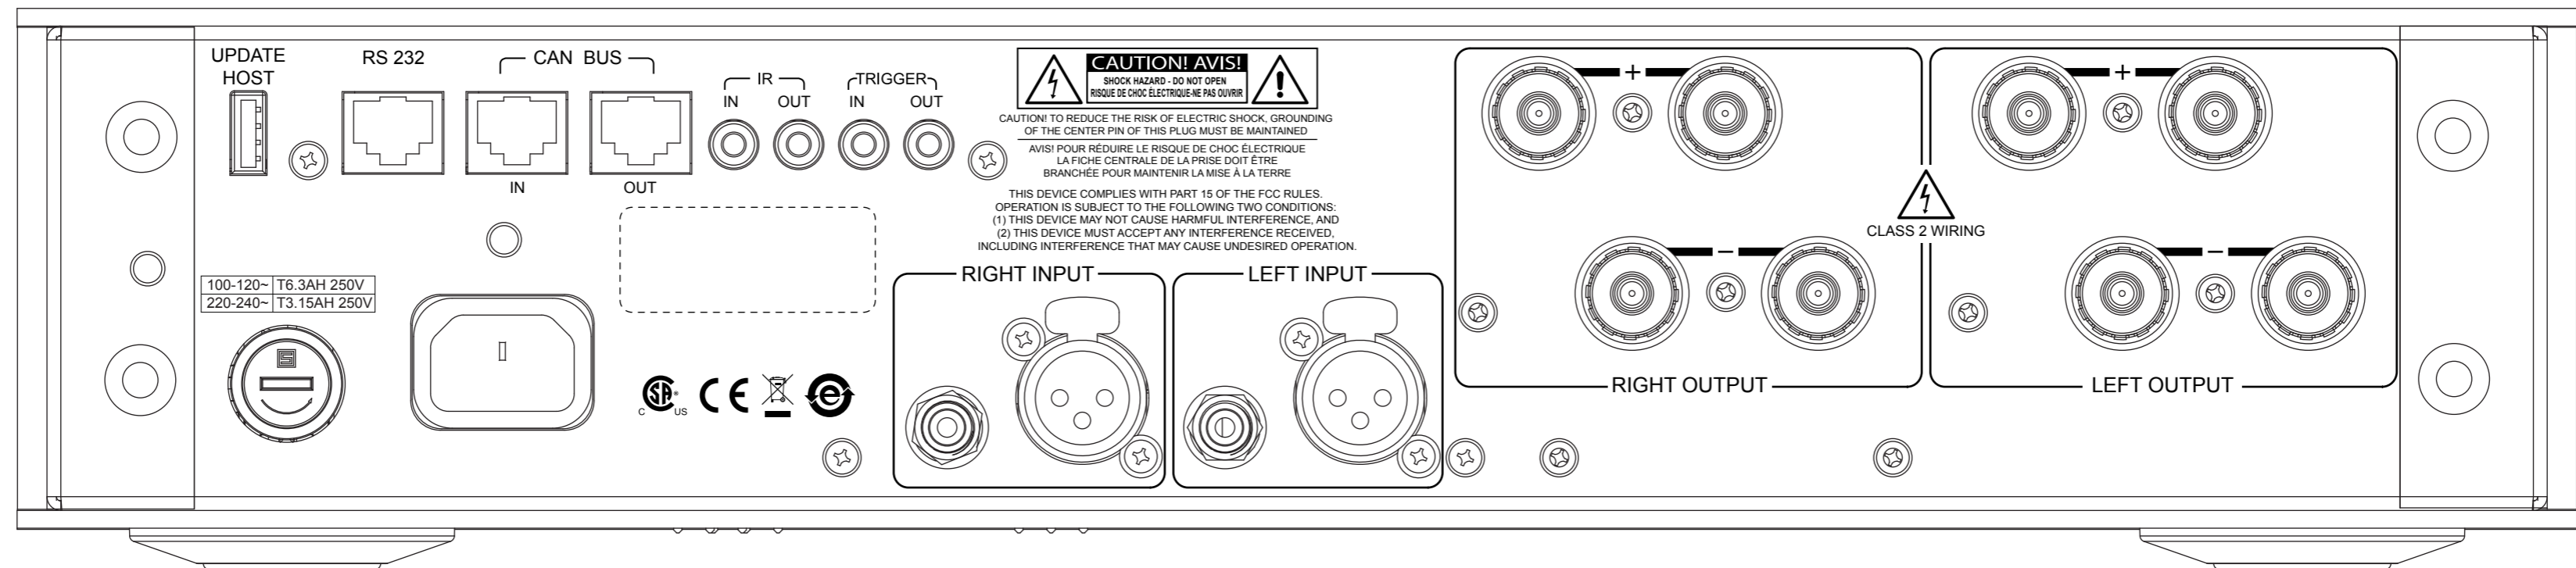

SILKSCREEN

S8606R13 - SILKSCREEN FOR SIGMA-AMP2 BACKPLATE v1.6
06-June-2014 WHITE INK ON BLACK PAINTED PANEL

Note: NO CHANGES FROM REV 12

SIGMA AMP2